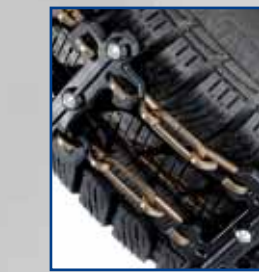

The chain net is made of stainless steel chain segments which, combined with special tungsten carbide studs set in heavy duty synthetic tracks, significantly increases the power transmission during braking or acceleration and therefore provides high traction

Adjusting a SPIKES-SPIDER SPORT in size is a simple case of moving the chain hooks into the next hole on the track. Plus: all components of the SPIKES-SPIDER SPORT can be replaced easily as necessary.

A closed chain system with specially designed and hardened steel tracks supplies best performance and gives safety on ice and snow.

The new and worldwide patented adjusting element of the SPIKES-SPIDER ALPINE allows the chain to be easily lengthened or shortened by up to 19 cm.

Each of the two available SPIKES-SPIDER ALPINE sizes can therefore easily be fitted to more than 80 different tire sizes, which makes it possible to use the same snow chain on a number of different vehicles.

A perfect shaping of the hardened steel tracks provides best grip, high performance and gives on safety on ice and snow.

The new and worldwide patented adjusting element of the SPIKES-SPIDER ALPINE PRO allows the chain to be easily lengthened or shortened by up to 19 cm.

Each of the five available SPIKES-SPIDER ALPINE PRO sizes can therefore easily be fitted to more than 80 different tire sizes, which makes it possible to use the same snow chain on a number of different vehicles.